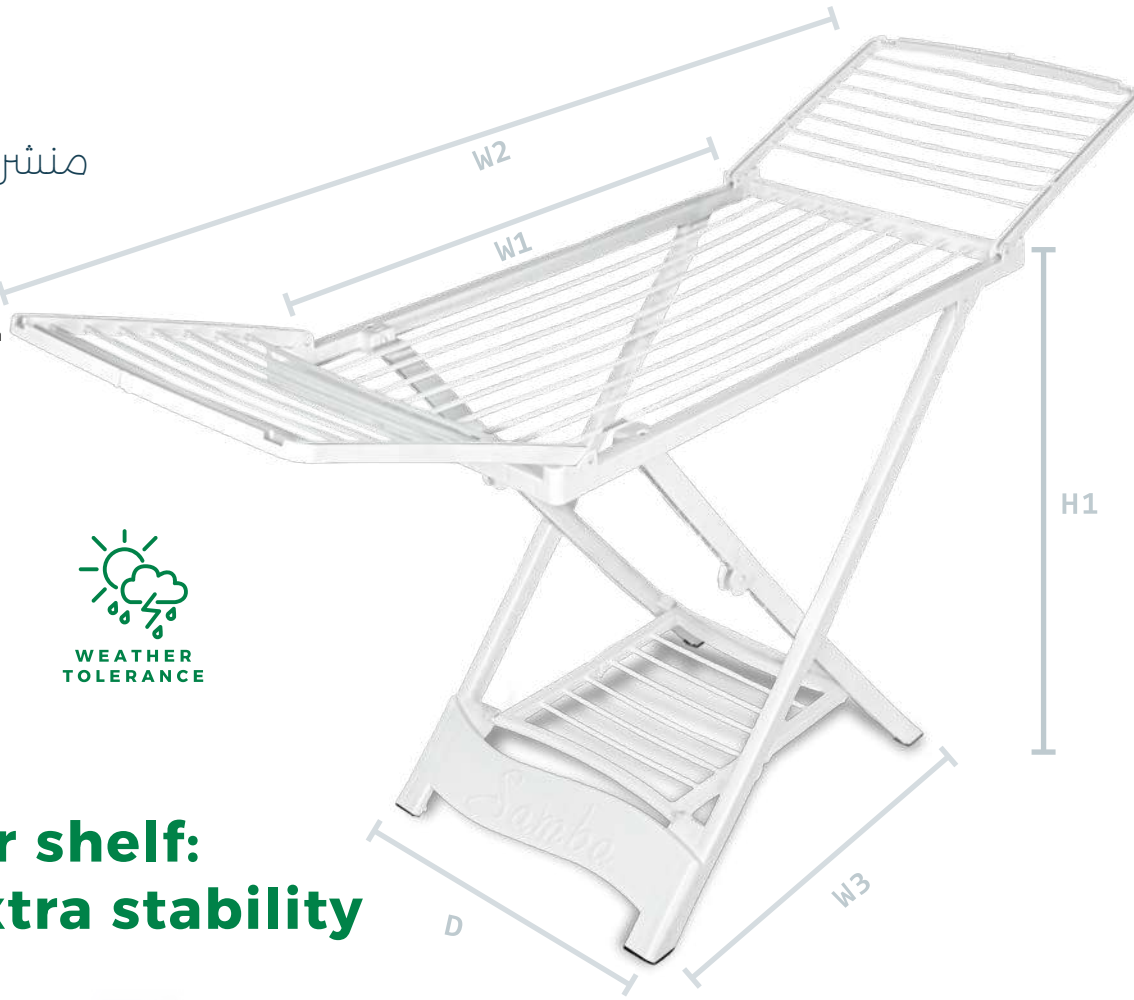

Samba Laundry Drying Rack
منشتر غسيل سامبا

Dimensions

W1108cm / D58cm / H187cm
W2184cm / W376cm / H2107cm

CBM

0.088 m³

White

Grey

Beige

WEATHER TOLERANCE

**Lower shelf:
for extra stability**

**Anti-Slip
Patches**

**Standable:
for Easy Storage**

Samba Laundry Basket

سلة غسيل سامبا

Dimensions

Ø45cm / H45cm

CBM

0.0047 m³

Brown

Red

Pistachio

Orange

Beige